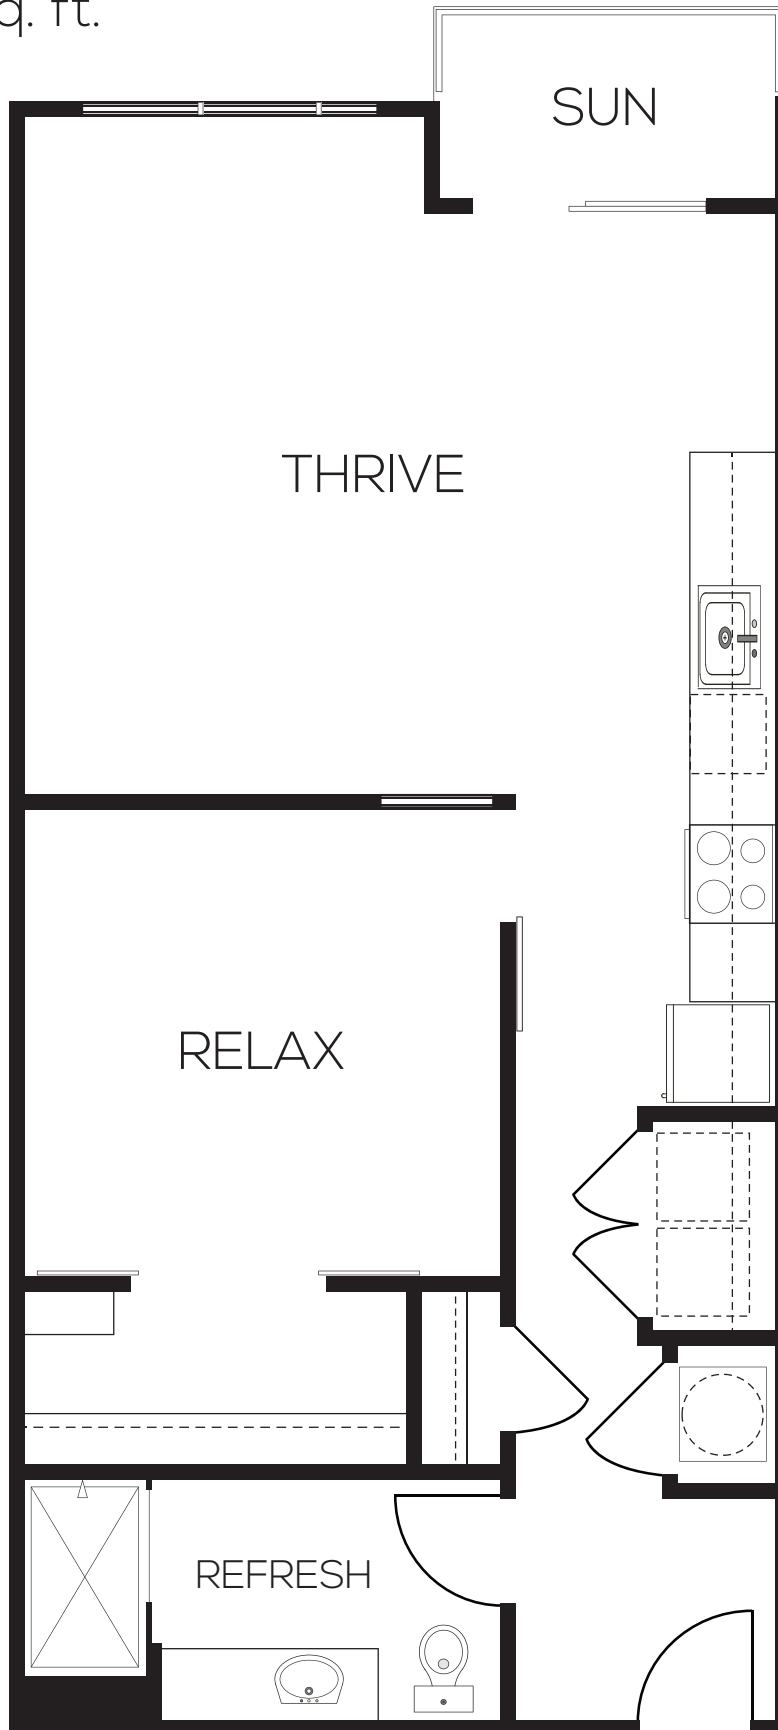

IBR • IBA
749 - 762 sq. ft.

02-06

THE ROUGE

Square footage and dimensions may vary. Rendering is for informational purposes only. Some unit layouts may be mirrored based on location.

THE ROUGE II