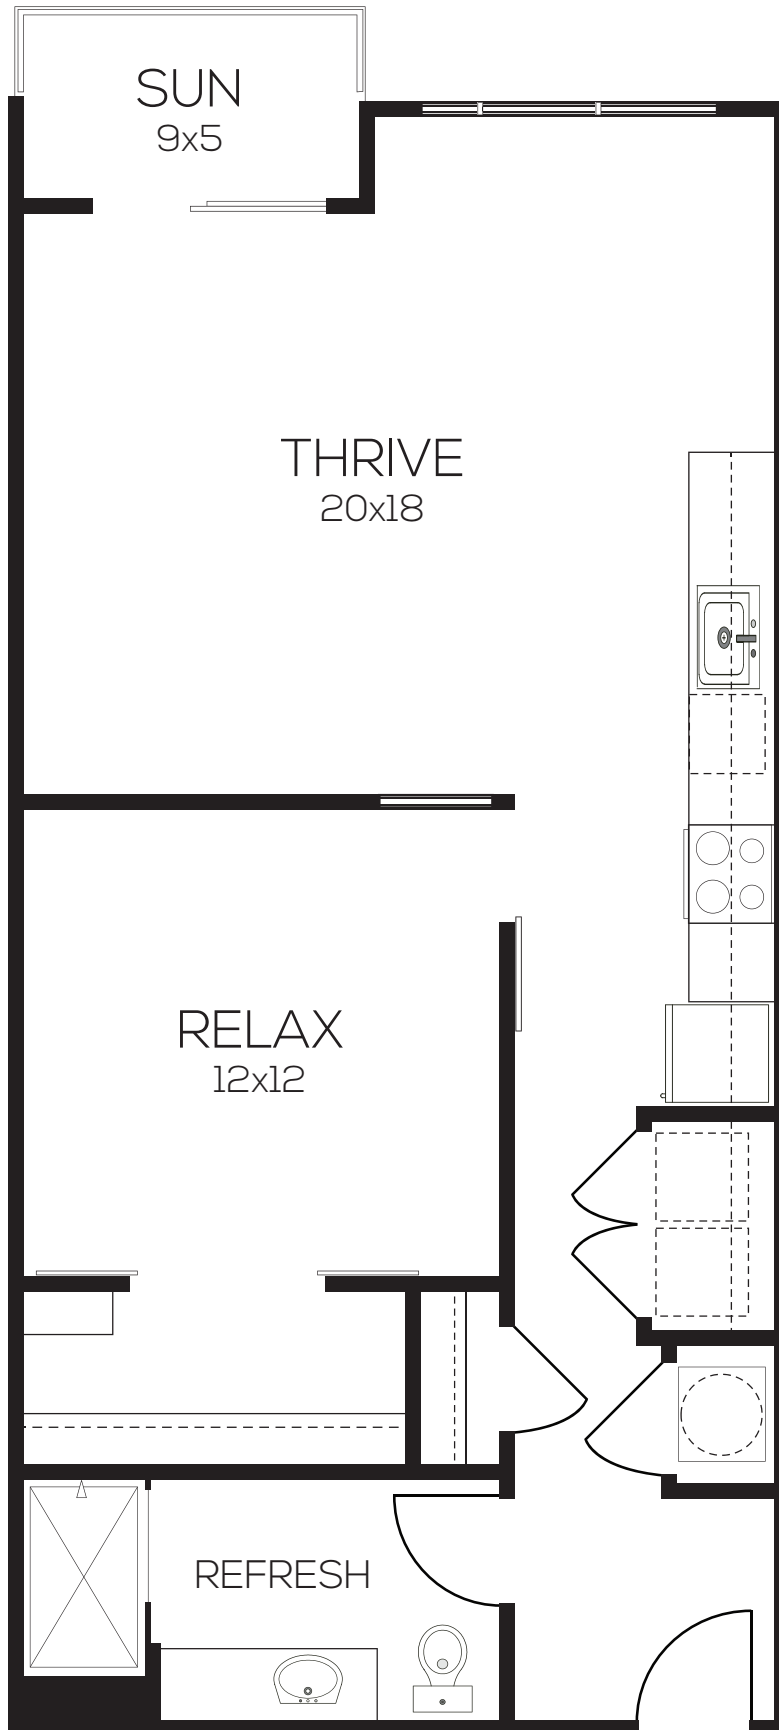

IBR • IBA
749 - 762 sq. ft.

02-06

THE ROUGE

Square footage and dimensions may vary. Rendering is for informational purposes only. Some unit layouts may be mirrored based on location.

THE ROUGE II